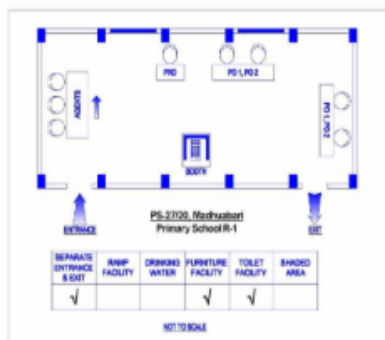

Nazri Naksha

Google Map View