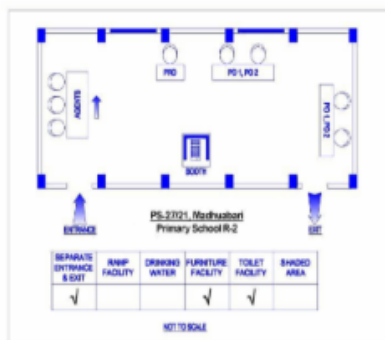

Nazri Naksha

Google Map View