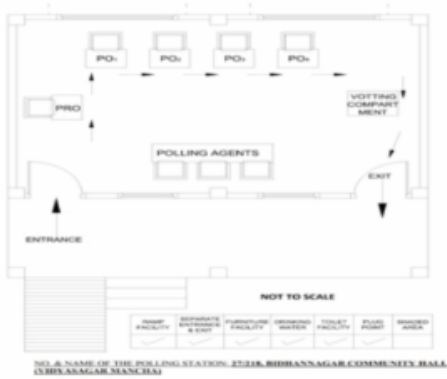

Nazri Naksha

Google Map View

Polling Station Building Front View

Polling Station Front View

Cad View

Key MAP View