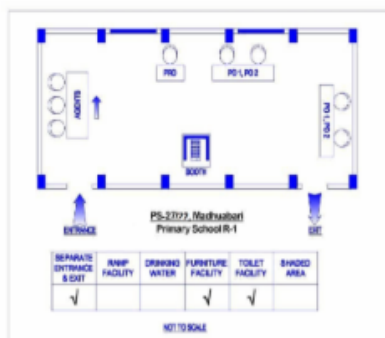

Nazri Naksha

Google Map View

Polling Station Building Front View

Polling Station Front View

Cad View

Key MAP View