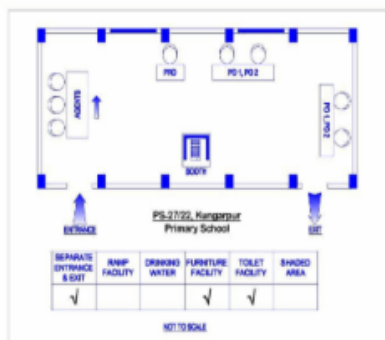

Nazri Naksha

Google Map View