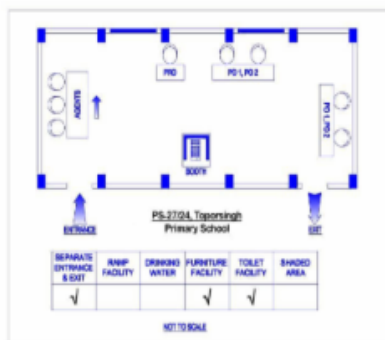

Nazri Naksha

Google Map View