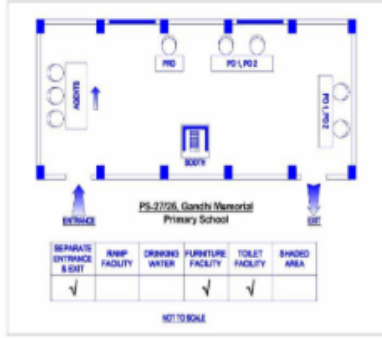

Nazri Naksha

Google Map View