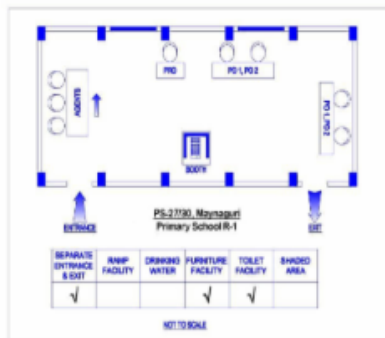

Nazri Naksha

Google Map View