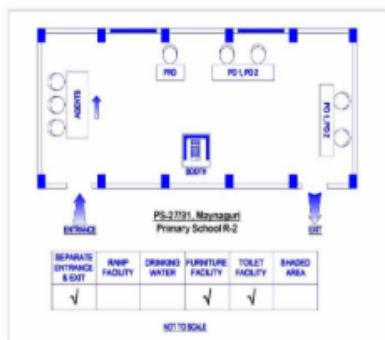

Nazri Naksha

Google Map View