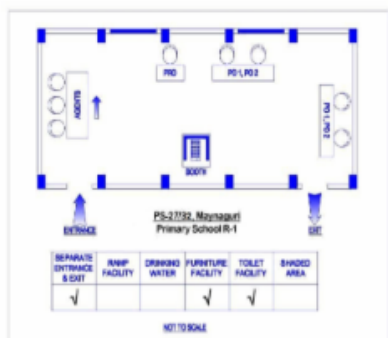

Nazri Naksha

Google Map View

Polling Station Building Front View

Polling Station Front View

Cad View

Key MAP View