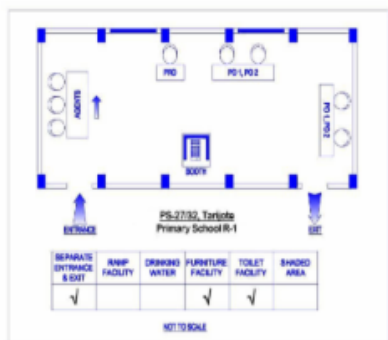

Nazri Naksha

Google Map View