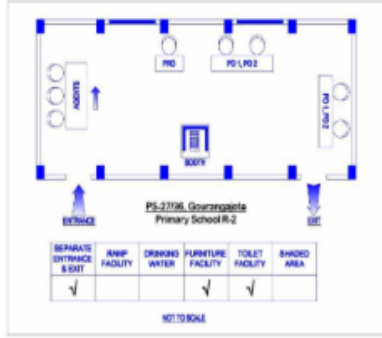

Nazri Naksha

Google Map View