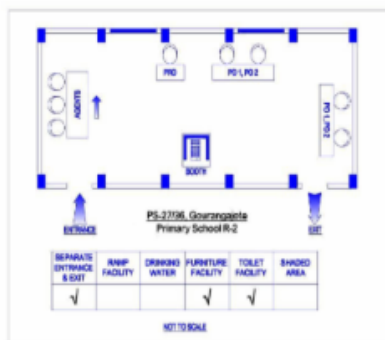

Nazri Naksha

Google Map View