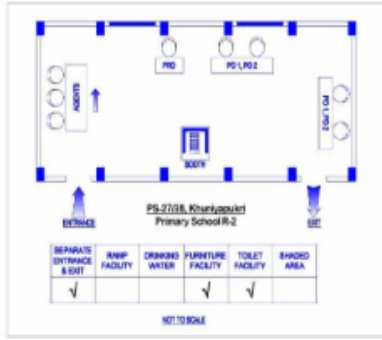

Nazri Naksha

Google Map View