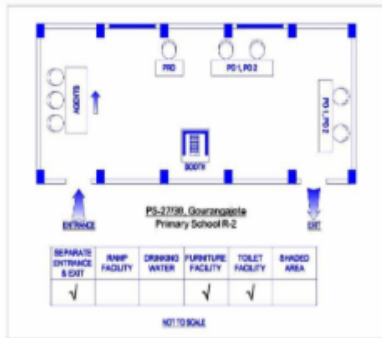

Cad View

Key MAP View

RETURNING OFFICER,
27 PHANSIDEWA (ST) A.C.