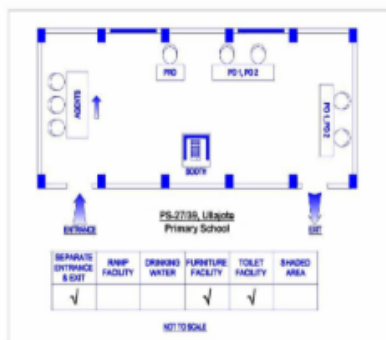

Nazri Naksha

Google Map View