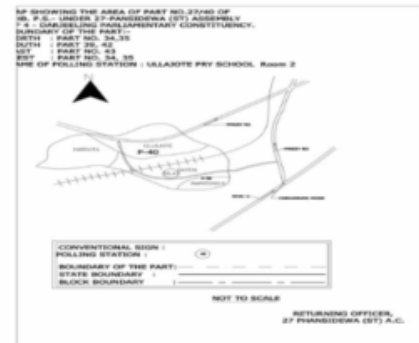

Nazri Naksha

Google Map View

Polling Station Building Front View

Polling Station Front View

Cad View

Key MAP View