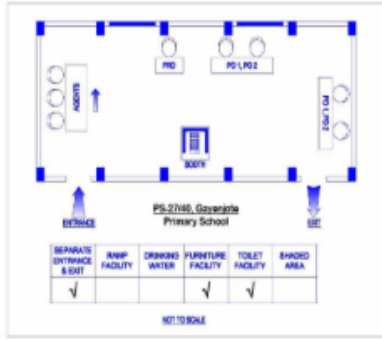

Nazri Naksha

Google Map View