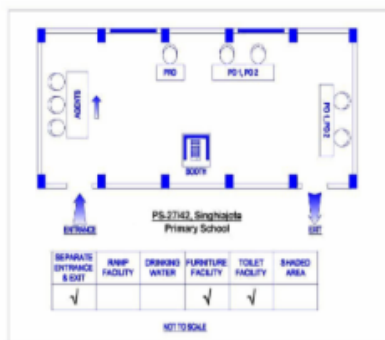

Nazri Naksha

Google Map View