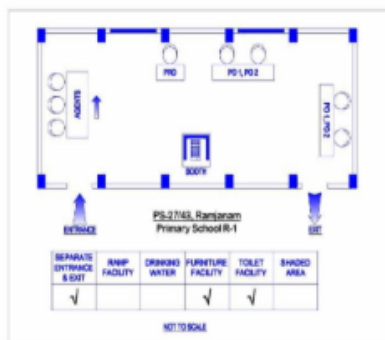

Nazri Naksha

Google Map View