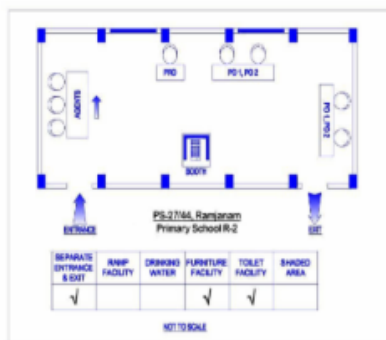

Nazri Naksha

Google Map View