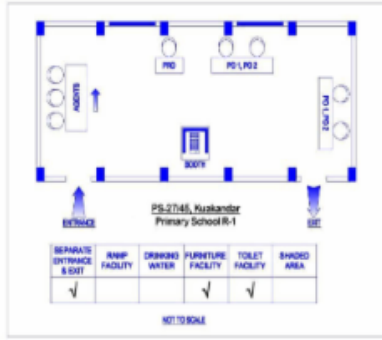

Nazri Naksha

Google Map View