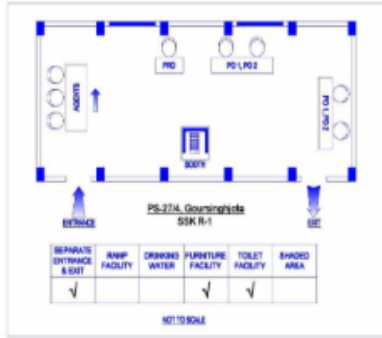

Nazri Naksha

Google Map View