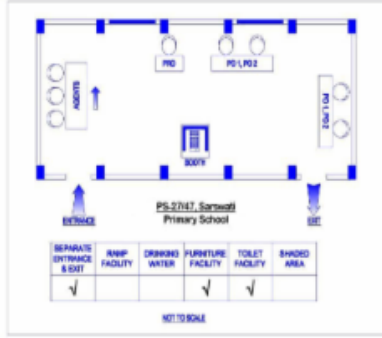

Nazri Naksha

Google Map View