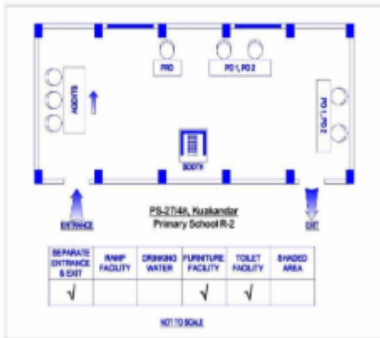

Nazri Naksha

Google Map View

Polling Station Building Front View

Polling Station Front View

Cad View

Key MAP View