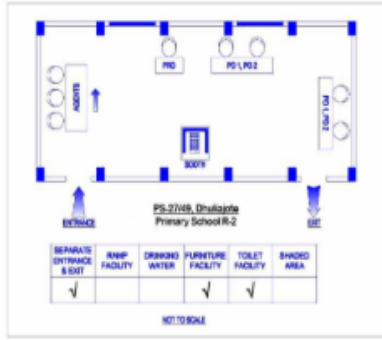

Nazri Naksha

Google Map View