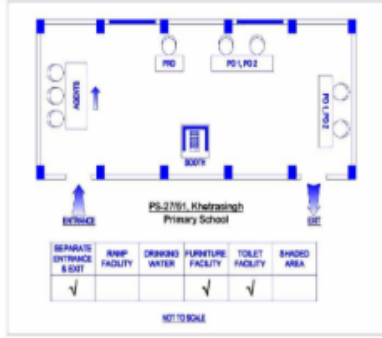

Nazri Naksha

Google Map View