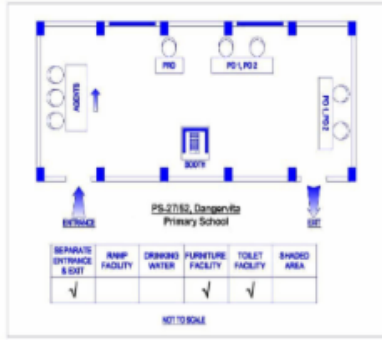

Nazri Naksha

Google Map View