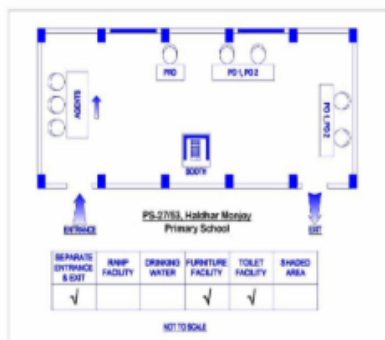

Nazri Naksha

Google Map View