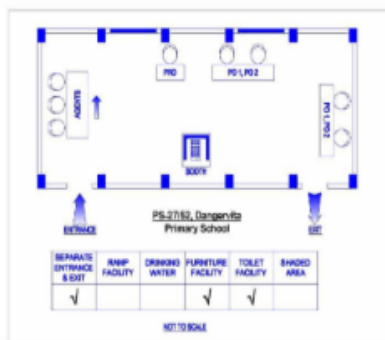

Nazri Naksha

Google Map View