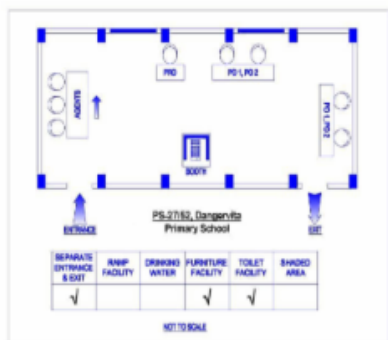

Nazri Naksha

Google Map View