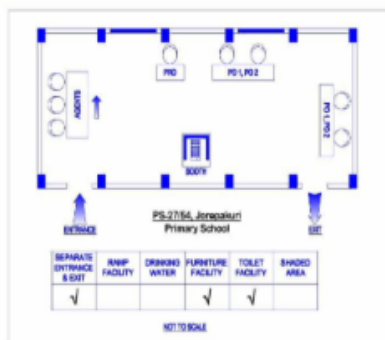

Nazri Naksha

Google Map View