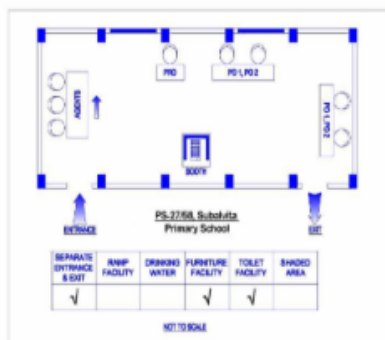

Nazri Naksha

Google Map View