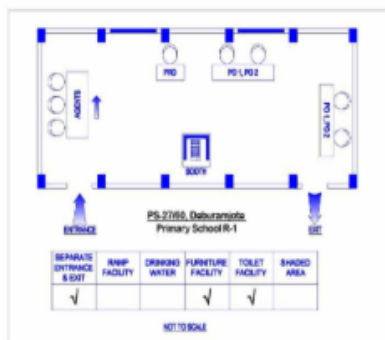

Nazri Naksha

Google Map View