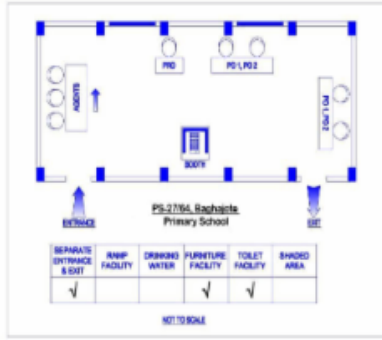

Nazri Naksha

Google Map View