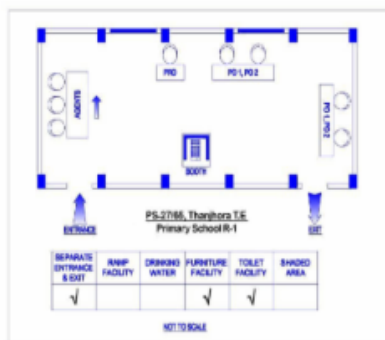

Nazri Naksha

Google Map View