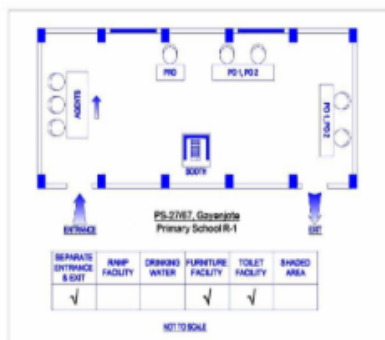

Nazri Naksha

Google Map View