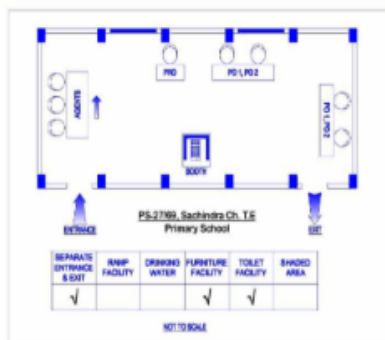

Nazri Naksha

Google Map View