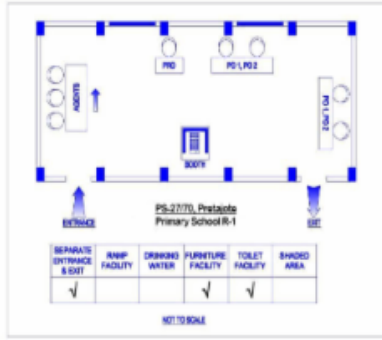

Nazri Naksha

Google Map View