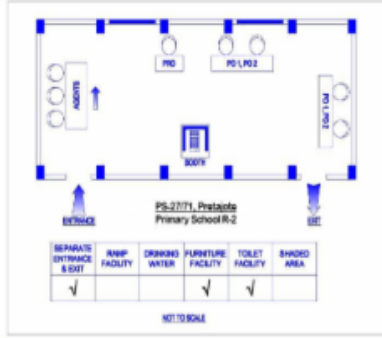

Nazri Naksha

Google Map View