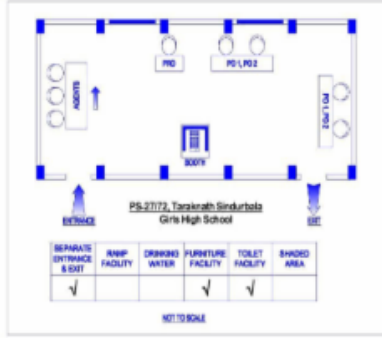

Nazri Naksha

Google Map View