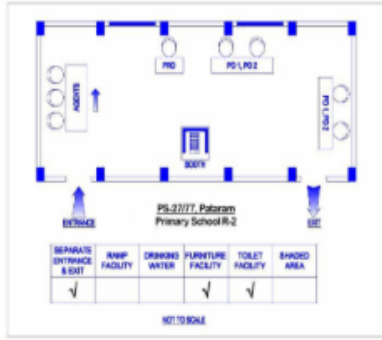

Nazri Naksha

Google Map View