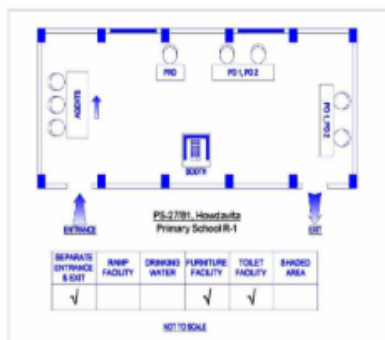

Nazri Naksha

Google Map View