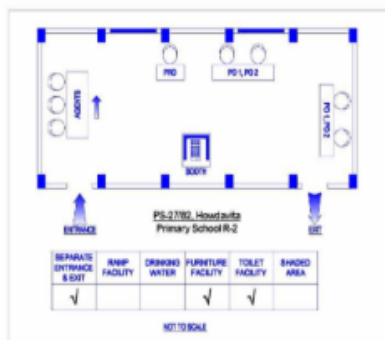

Nazri Naksha

Google Map View