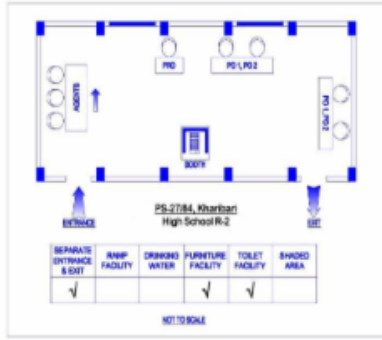

Nazri Naksha

Google Map View