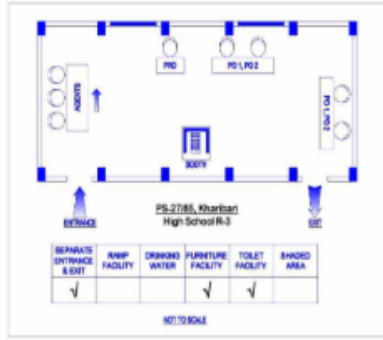

Nazri Naksha

Google Map View