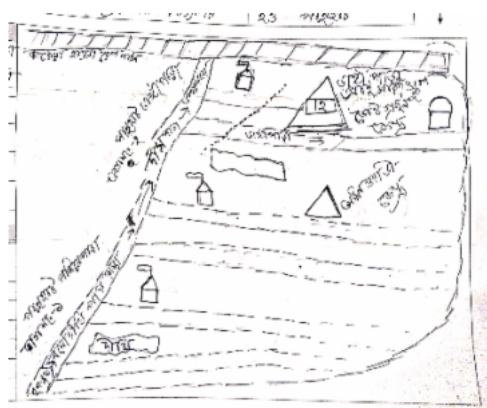

Polling Station Building Front View

Nazri Naksha