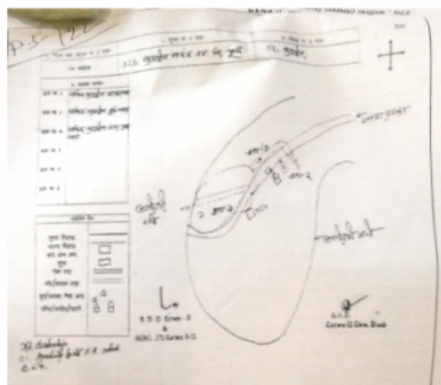

Polling Station Building Front View

Nazri Naksha