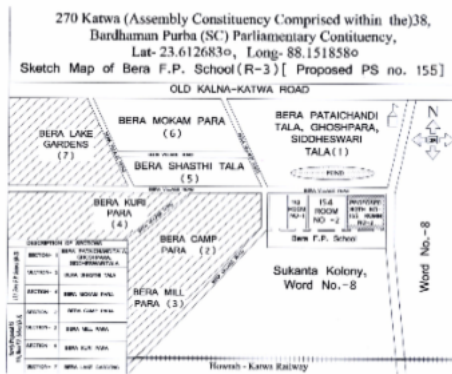

Nazri Naksha

Google Map View

Polling Station Building Front View

Polling Station Front View

Cad View

Key MAP View