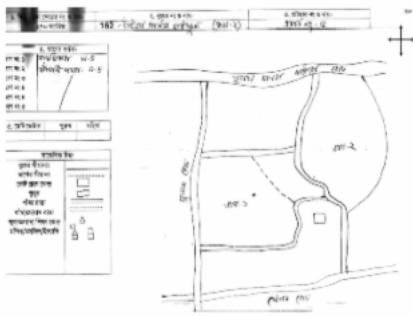

Nazri Naksha

Google Map View

Polling Station Building Front View

Polling Station Front View

Cad View

Key MAP View