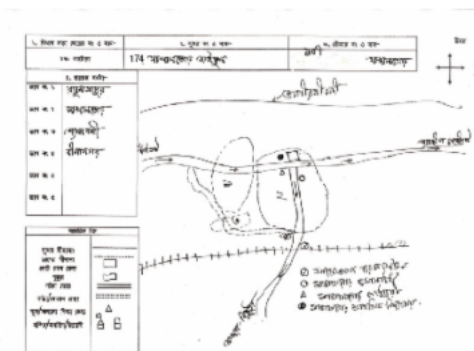

Nazri Naksha

Google Map View

Polling Station Building Front View

Polling Station Front View

Cad View

Key MAP View