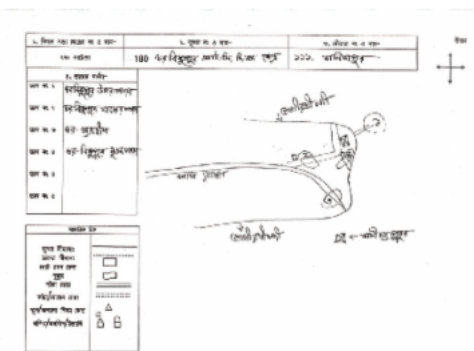

Nazri Naksha

Google Map View

Polling Station Building Front View

Polling Station Front View

Cad View

Key MAP View