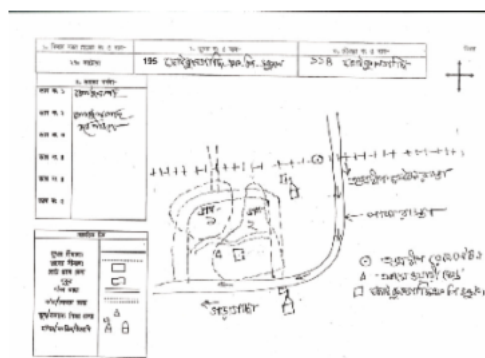

Nazri Naksha

Google Map View

Polling Station Building Front View

Polling Station Front View

Cad View

Key MAP View