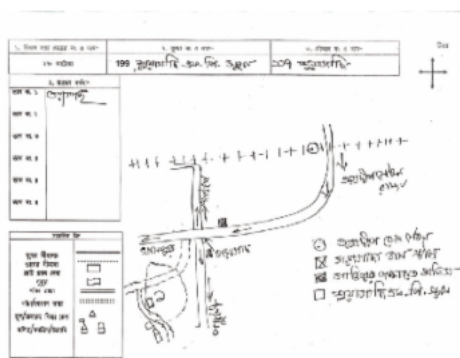

Nazri Naksha

Google Map View

Polling Station Building Front View

Polling Station Front View

Cad View

Key MAP View